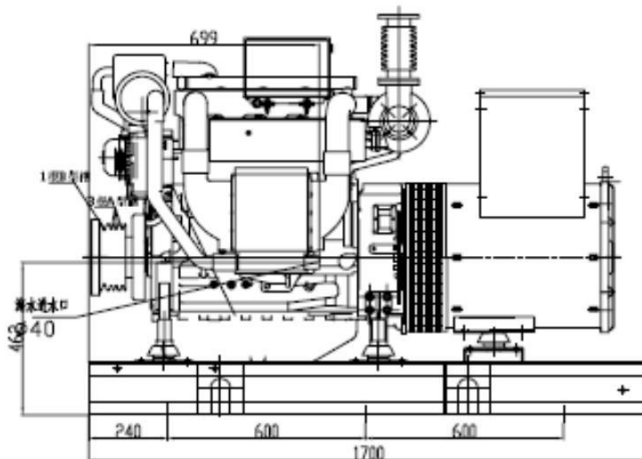

Engine Specifications

Engine Make & Model	Weichai WP4CD66E200 (50HZ)	WP4CD66E201 (60HZ)
Rated Speed	1500 rpm	1800rpm
Prime Power	60 kW	
Bore & Stroke	105x130 mm	
Displacement	4.5	
Cylinder Number	4	
Fuel System	Mechanical Pump	
Governor Method	Mechanic	
Aspiration	Turbocharged	
Starting Method	24V electric starter and battery charging alternator	

Dimensions

	Length	Width	Height	Weight
CCFJ50J-W*	1700 mm	904mm	1212 mm	974 kg

Sales Promises

Weichai Power provides a full line of brand new and high quality products. Each and every unit is strictly factory tested.