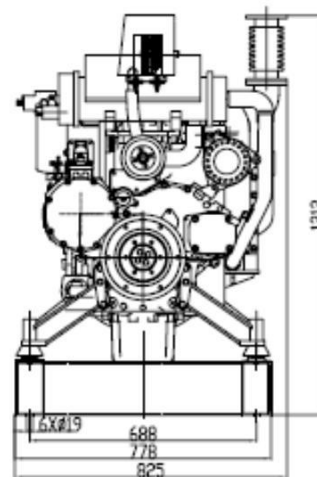

Engine Specifications

Engine Make & Model	Weichai WP4CD66E200 (50HZ)	WP4CD66E201 (60HZ)
Rated Speed	1500 rpm	1800rpm
Prime Power	60 kW	
Bore & Stroke	105x130 mm	
Displacement	4.5	
Cylinder Number	4	
Fuel System	Mechanical Pump	
Governor Method	Mechanic	
Aspiration	Turbocharged	
Starting Method	24V electric starter and battery charging alternator	

Dimensions

	Length	Width	Height	Weight
CCFJ50J-W*	1700 mm	904mm	1212 mm	974 kg

Sales Promises

Weichai Power provides a full line of brand new and high quality products. Each and every unit is strictly factory tested.