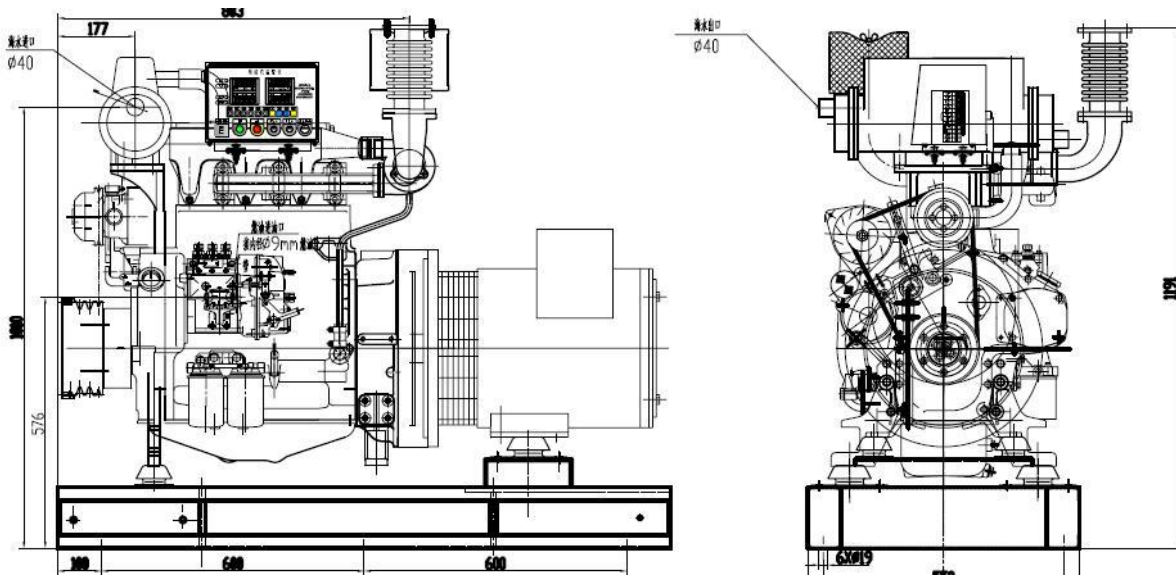

Marine Genset- CCFJ30J-W*

Gen-Set Specifications

GenSet Model	CCFJ30J-W*	
Power Factor	0.8-3 phase	
Frequency	Voltage	Prime
50Hz	400V	30kW
60Hz	440V	30kW

Standard Features

- ◆ Mechanical governor
- ◆ DC24V Electric starter
- ◆ Dual-circulate water-cooled
- ◆ IP23
- ◆ H type insulation
- ◆ Shutoff electronic solenoid
- ◆ airborne instrument
- ◆ Sea water pump
- ◆ Spare Parts
- ◆ Special tool
- ◆ Documents
- ◆ CCS certification
- ◆ Common high pressure pipe
- ◆ Color: sea blue
- ◆ Packaging: wooden packing case

Engine Specifications

Engine Make & Model	Weichai TD226B-3CD	D226B-3CD1
	(50HZ)	(60HZ)
Rated Speed	1500 rpm	1800rpm
Prime Power	40 kW	36 kW
Bore & Stroke	105x120 mm	
Displacement	3.1	
Cylinder Number	3	
Fuel System	Mechanical Pump	
Governor Method	Mechanic	
Aspiration	Turbocharged	Natural Aspiration
Starting Method	24V electric starter and battery charging alternator	

Dimensions

	Length	Width	Height	Weight
CCFJ30J-W*	1426 mm	757mm	1234 mm	732 kg

Sales Promises

Weichai Power provides a full line of brand new and high quality products. Each and every unit is strictly factory tested.