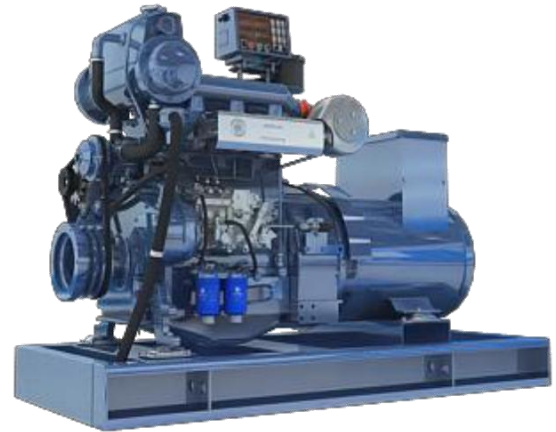

Marine Genset- CCFJ30J-W*

Gen-Set Specifications

GenSet Model	CCFJ30J-W*	
Power Factor	0.8-3 phase	
Frequency	Voltage	Prime
50Hz	400V	30kW
60Hz	440V	30kW

Standard Features

- ◆ Mechanical governor
- ◆ DC24V Electric starter
- ◆ Dual-circulate water-cooled
- ◆ IP23
- ◆ H type insulation
- ◆ Shutoff electronic solenoid
- ◆ airborne instrument
- ◆ Sea water pump
- ◆ Spare Parts
- ◆ Special tool
- ◆ Documents
- ◆ CCS certification
- ◆ Common high pressure pipe
- ◆ Color: sea blue
- ◆ Packaging: wooden packing case

Engine Specifications

Engine Make & Model	Weichai TD226B-3CD	D226B-3CD1
	(50HZ)	(60HZ)
Rated Speed	1500 rpm	1800rpm
Prime Power	40 kW	36 kW
Bore & Stroke	105x120 mm	
Displacement	3.1	
Cylinder Number	3	
Fuel System	Mechanical Pump	
Governor Method	Mechanic	
Aspiration	Turbocharged	Natural Aspiration
Starting Method	24V electric starter and battery charging alternator	

Alternator Specifications

Alternator Make	Marathon/Stamford	
Alternator Model	MP-H-30-4/PM144K	MP-H-30-4/PM144J
Bearing Nos	1	
Insulation Class	H	
Steady-State Volt Adjustable Rate	≤±2.5%	
IP class	IP23	
Winding Way	12	
Excitation Mode	Brushless	
Rated Power Factor	0.8	

Dimensions

	Length	Width	Height	Weight
CCFJ30J-W*	1426 mm	757mm	1234 mm	732 kg

Sales Promises

Weichai Power provides a full line of brand new and high quality products. Each and every unit is strictly factory tested.