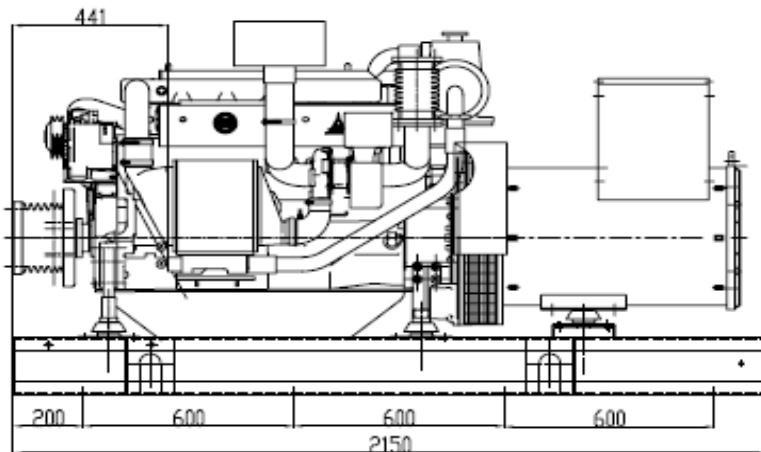

Marine Genset- NM100W-O

Gen-Set Specifications

GenSet Model	NM100W-O	
Power Factor	0.8-3 phase	
Frequency	Voltage	Prime
50Hz	400V	100kW

Standard Features

◆ Mechanical governor	◆ DC24V Electric Stater	◆ Dual-circulate water-cooled
◆ IP23	◆ H type insulation	◆ Shutoff electronic solenoid
◆ airborne instrument	◆ Sea water pump	◆ Spare Parts
◆ Special tool	◆ Documents	◆ CCS certification
◆ Common high pressure pipe	◆ Color: sea blue	
◆ Packaging: wooden packing case		

Engine Specifications

Engine Make & Model	Weichai WP6CD132E200 (50HZ)
Rated Speed	1500 rpm
Prime Power	120 kW
Bore & Stroke	105x130 mm
Displacement	6.75
Cylinder Number	6
Fuel System	Mechanical Pump
Governor Method	Mechanic
Aspiration	Turbocharged and Aftercooled
Starting Method	24V electric starter and battery charging alternator

Dimensions

	Length	Width	Height	Weight
NM100W-O	230 cm	76 cm	130 cm	

Sales Promises

Weichai Power provides a full line of brand new and high quality products. Each and every unit is strictly factory tested.