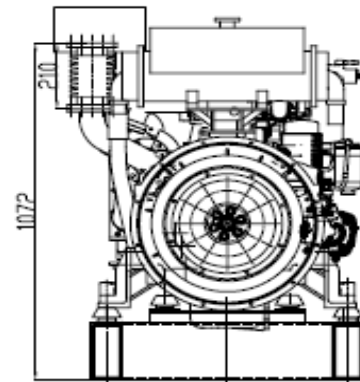

Engine Specifications

Engine Make & Model	Weichai WP6CD132E200 (50HZ)
Rated Speed	1500 rpm
Prime Power	120 kW
Bore & Stroke	105x130 mm
Displacement	6.75
Cylinder Number	6
Fuel System	Mechanical Pump
Governor Method	Mechanic
Aspiration	Turbocharged and Aftercooled
Starting Method	24V electric starter and battery charging alternator

Dimensions

	Length	Width	Height	Weight
NM100W-O	230 cm	76 cm	130 cm	

Sales Promises

Weichai Power provides a full line of brand new and high quality products. Each and every unit is strictly factory tested.